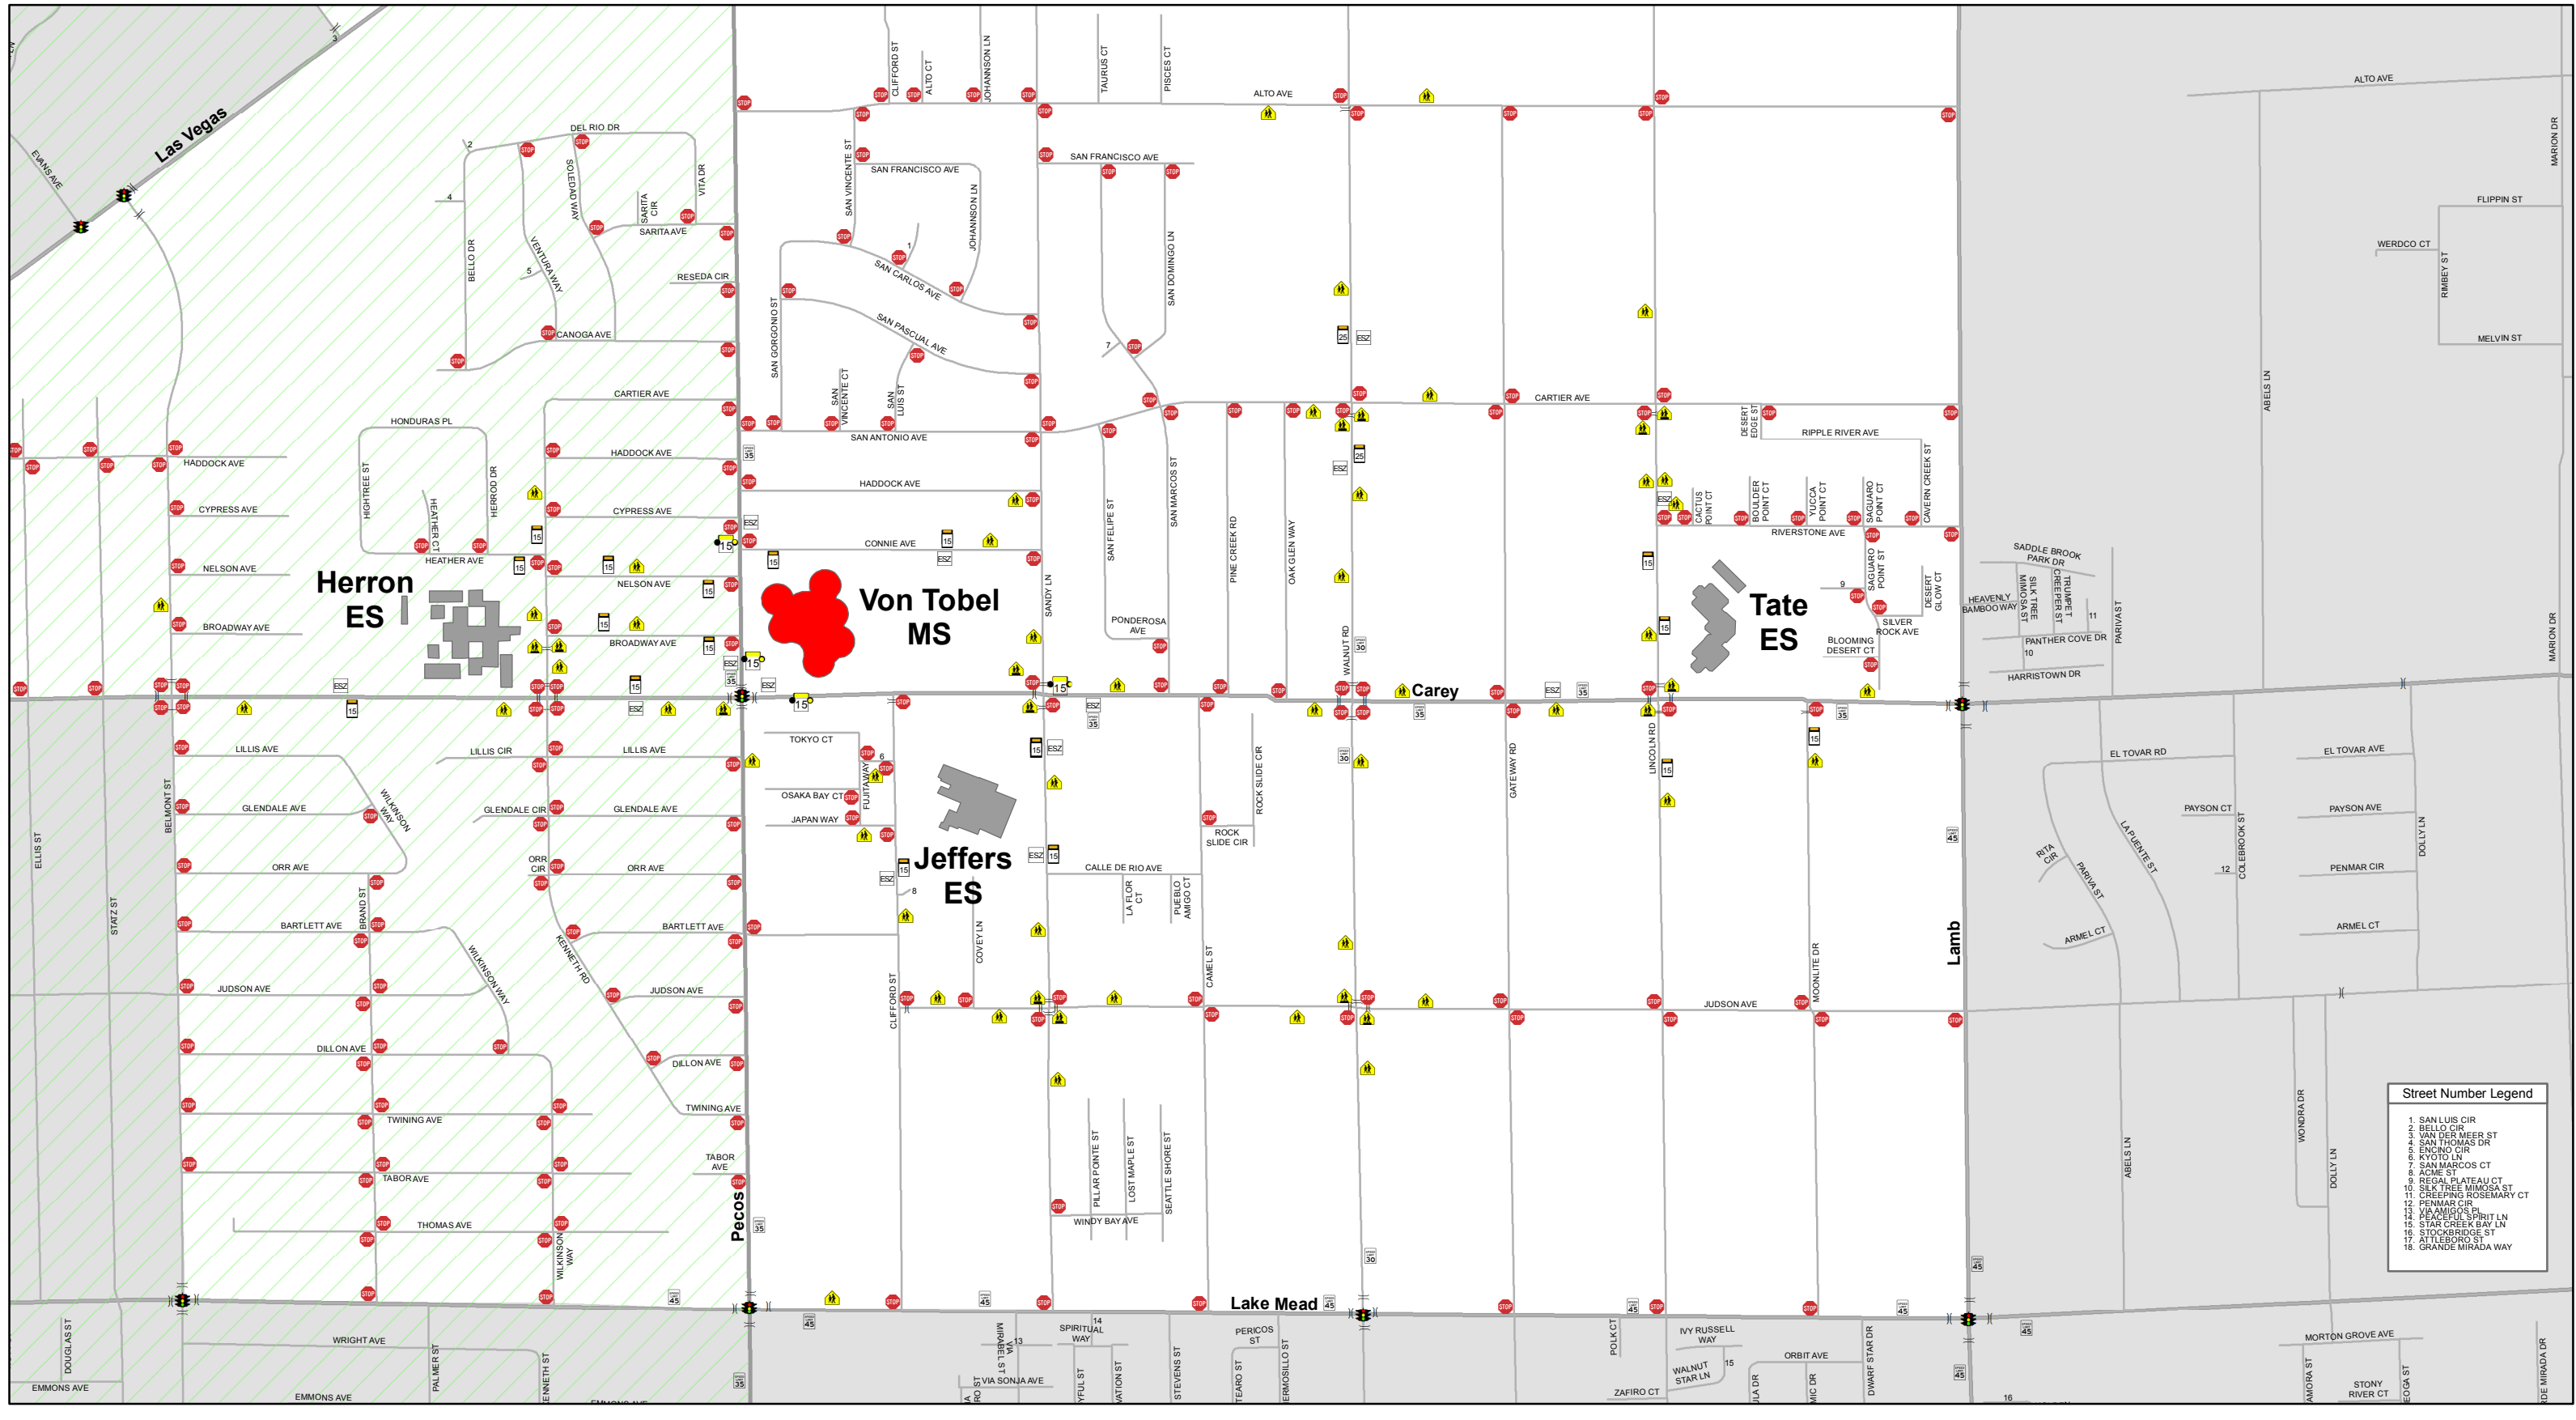

DISCLAIMER:

This map is provided to assist parents/guardians and students in the selection of a walking/bicycling route to and from school. The location of traffic control devices and roadway conditions will change, so parents/guardians must continually review the route with their child/children. This information is provided for information purposes only. Nothing herein is warranted by Clark County, and no liability is assumed by Clark County or the Clark County School District for the information provided, including but not limited to the accuracy of the data shown herein. Speed limits are 25 mph unless otherwise noted. For more Information see http://www.clarkcountynv.gov/depts/public_works/Pages/default.aspx

Von Tobel Middle School South Half - Map 2 of 2

Bell Times
8:05 AM - 2:16 PM

Legend

-  Clark County
-  Boulder City
-  City of Henderson
-  City of Las Vegas
-  City of Mesquite
-  City of North Las Vegas

 2014-2015

Street Number Legend

- 1 SAN LUIS CIR
- 2 BELLO CIR
- 3 SAN DER MEER ST
- 4 SAN THOMAS DR
- 5 TONYO CIR
- 6 YOTO LN
- 7 SAN MARCOS CT
- 8 ACME ST
- 9 REGAL PLATEAU CT
- 10 SILK TREE MIMOSA ST
- 11 CREEPING ROSEMARY CT
- 12 PENMAR CIR
- 13 VIA AMIGOS PL
- 14 STAR CREEK BAY LN
- 15 STOCKBRIDGE ST
- 16 ATLEBORO ST
- 18 GRANDE MIRADA WAY